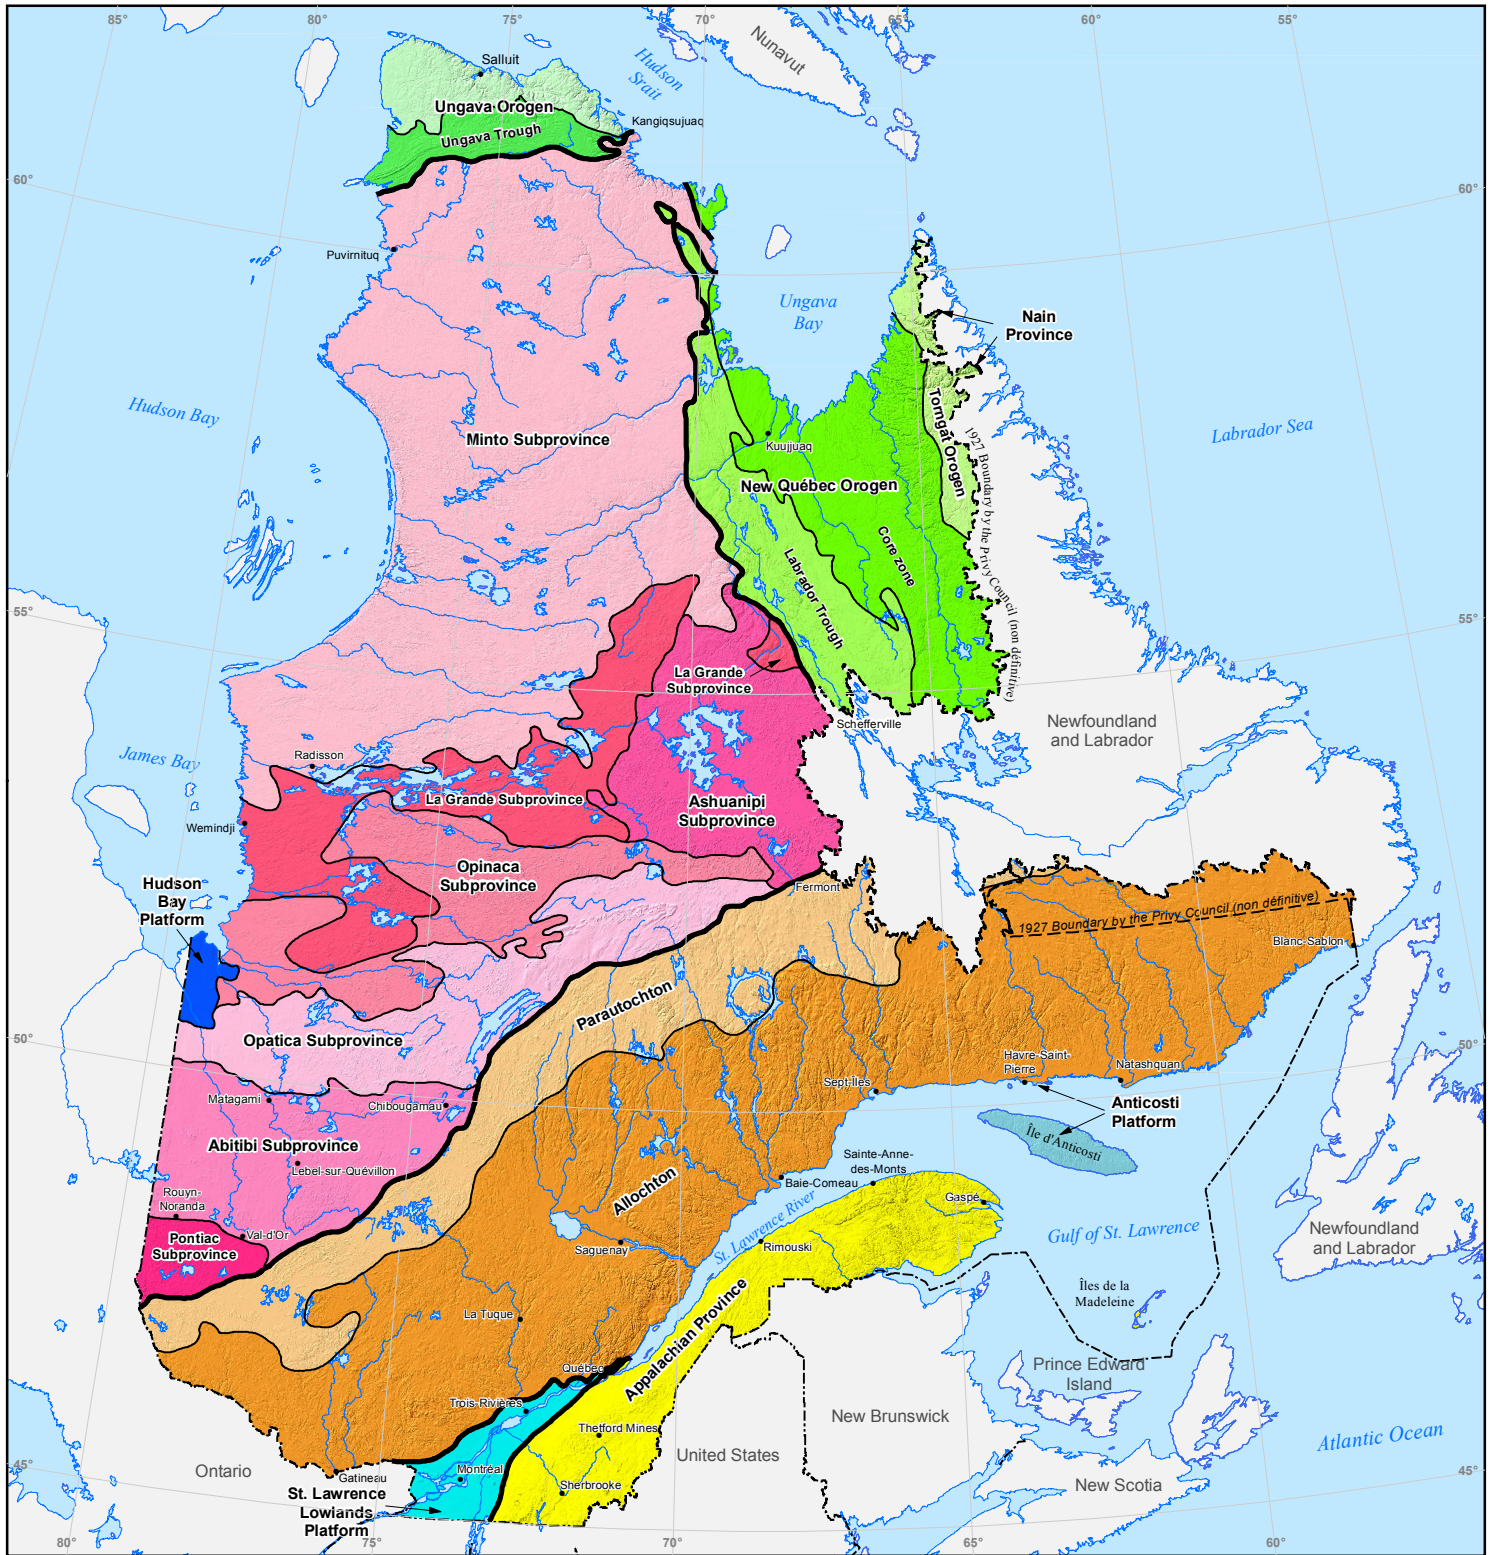

# The Great Geological Domains of Québec

-  St. Lawrence Platform
-  Hudson Bay Platform
-  Appalachian Province
-  Grenville Province
-  Churchill Province
-  Nain province
-  Superior Province

**Metadata**

Cartographic projection: Lambert conical

**Realization**

Geological compilation: Ghyslain Roy  
 Distribution: Ministère des Ressources naturelles  
 Direction de l'information géologique du Québec  
 Note: This document has no legal value  
 © Gouvernement du Québec, 2012